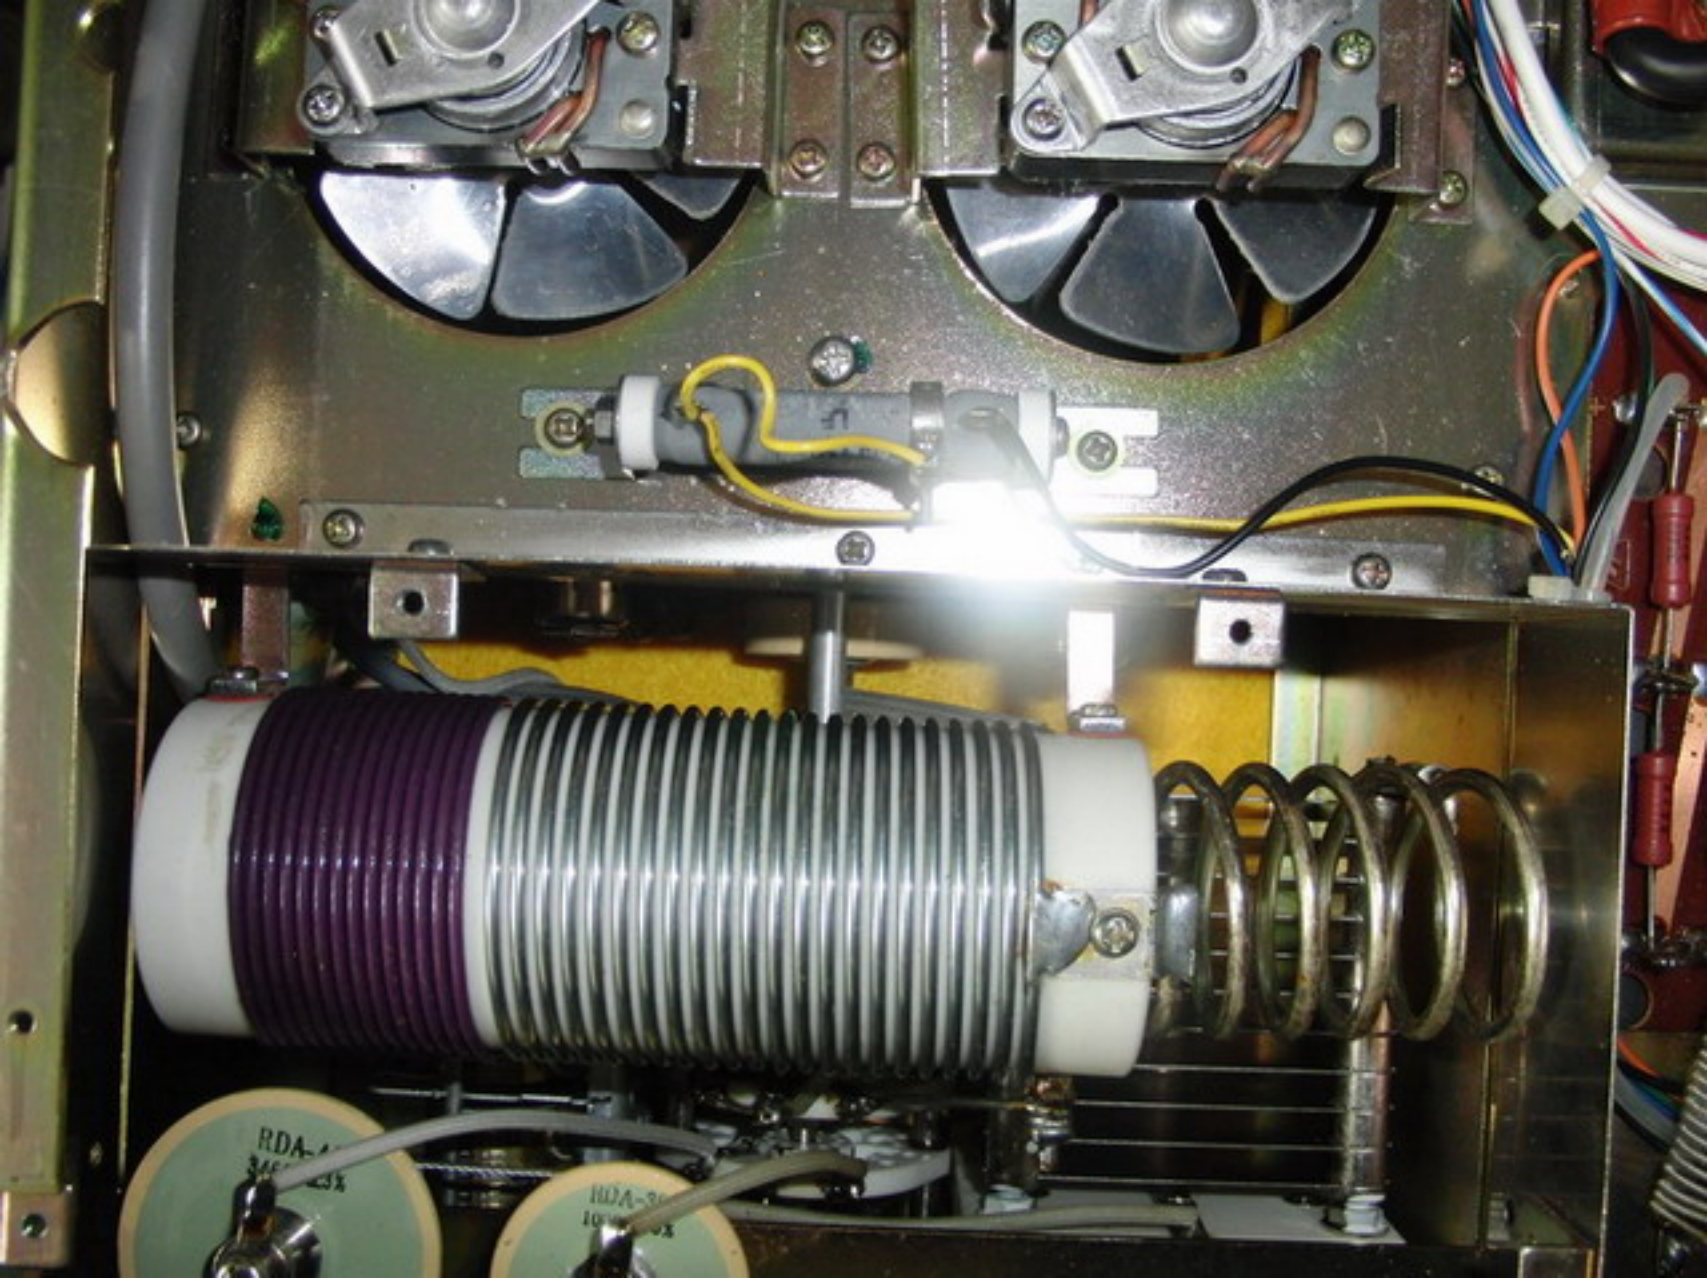

RDA-34
3400000000

HDA-34
1000000000