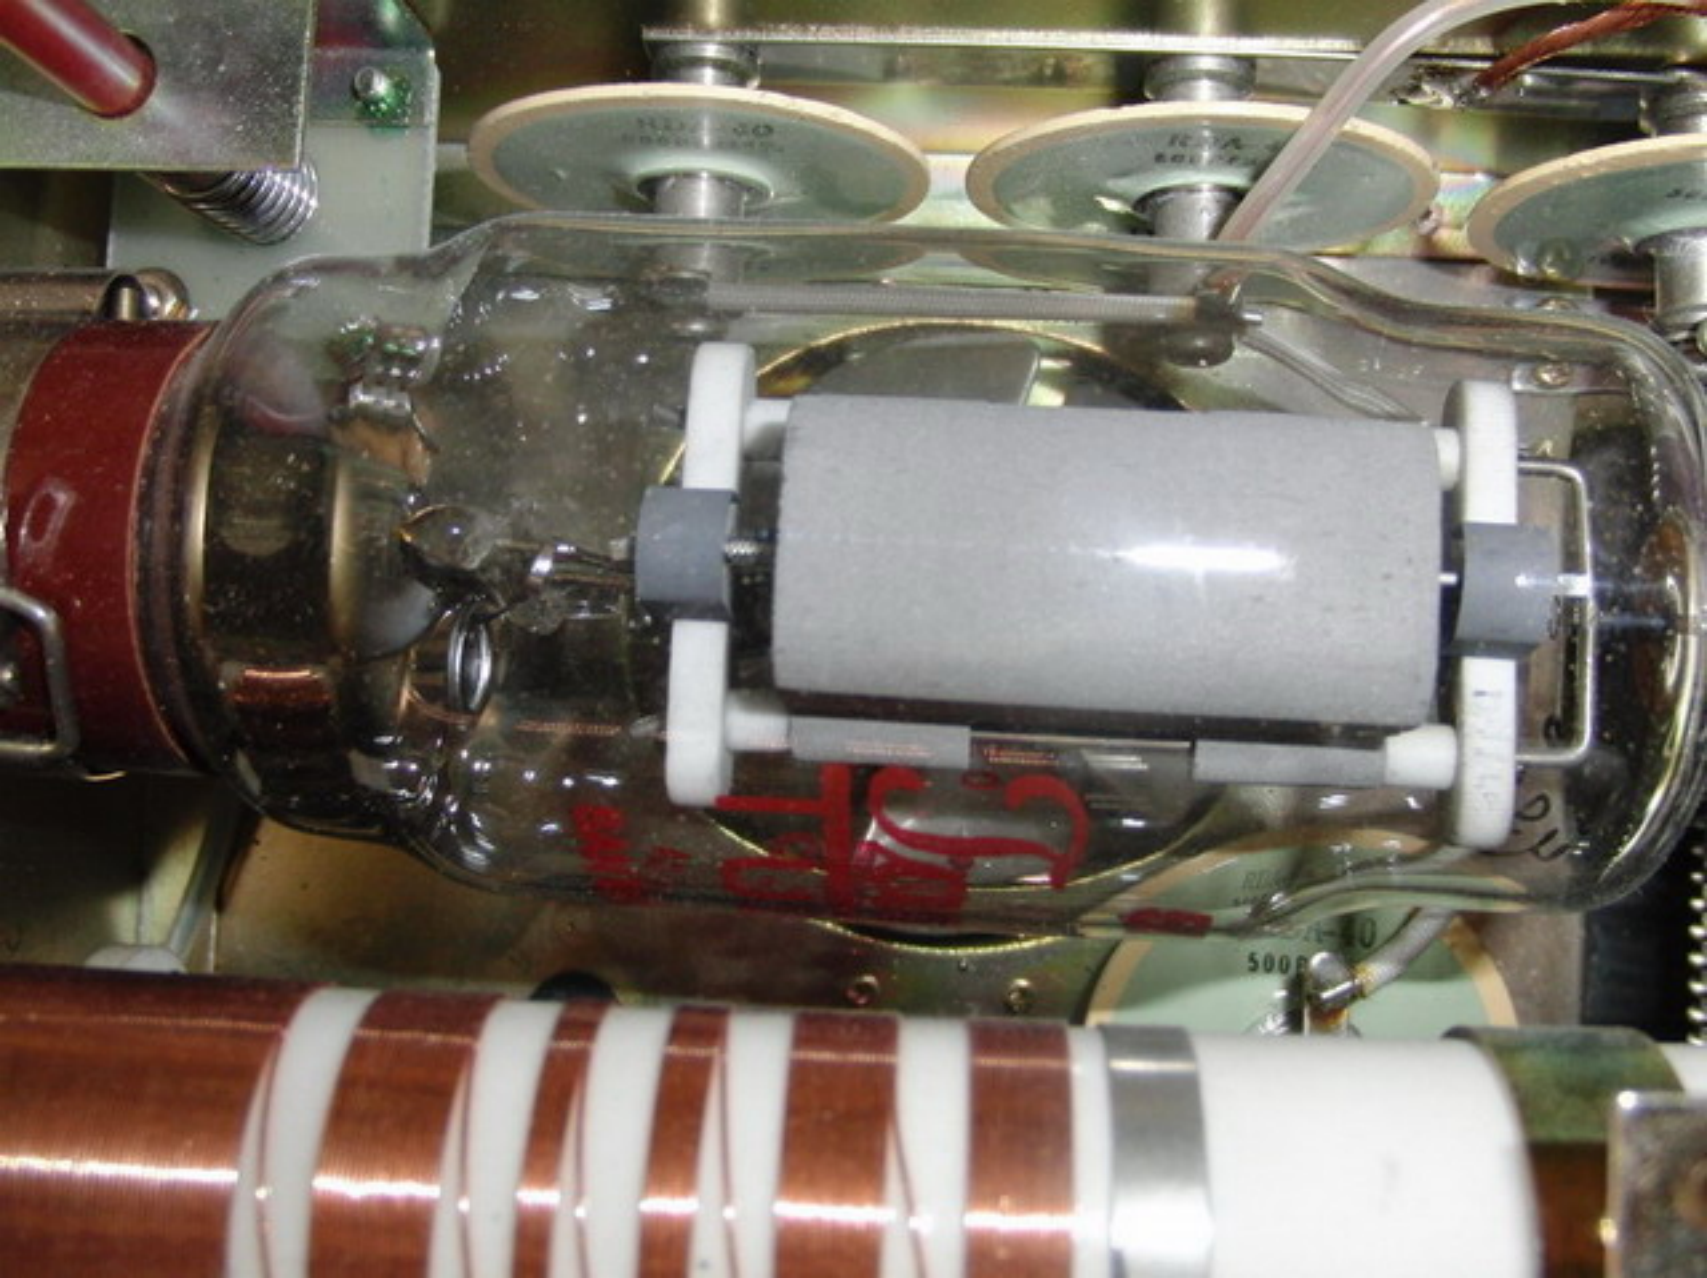

RF IN

RF OUT

GND

POWER

ANT

SPK

234 V

220 V