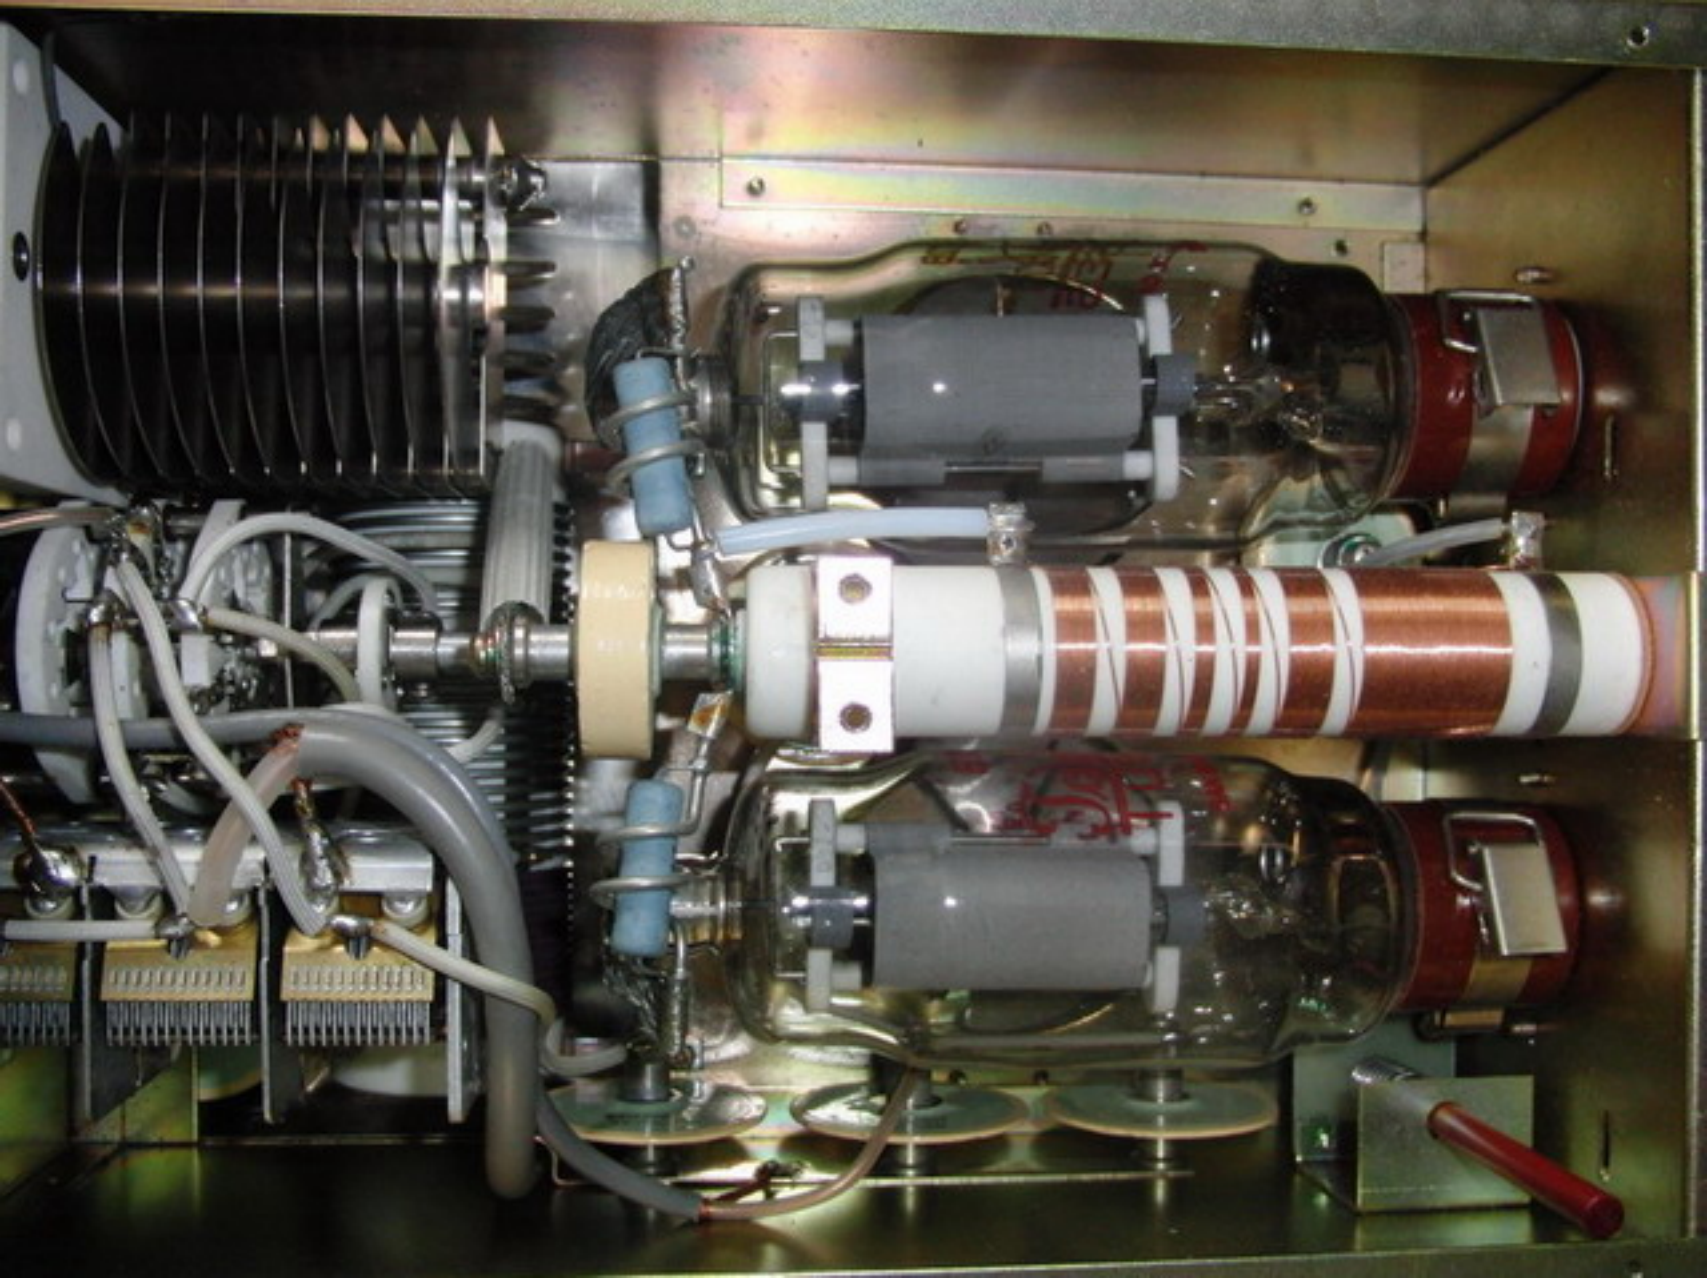

RF IN

RF OUT

GND

POWER

ANT

SPK

234 V

220 V